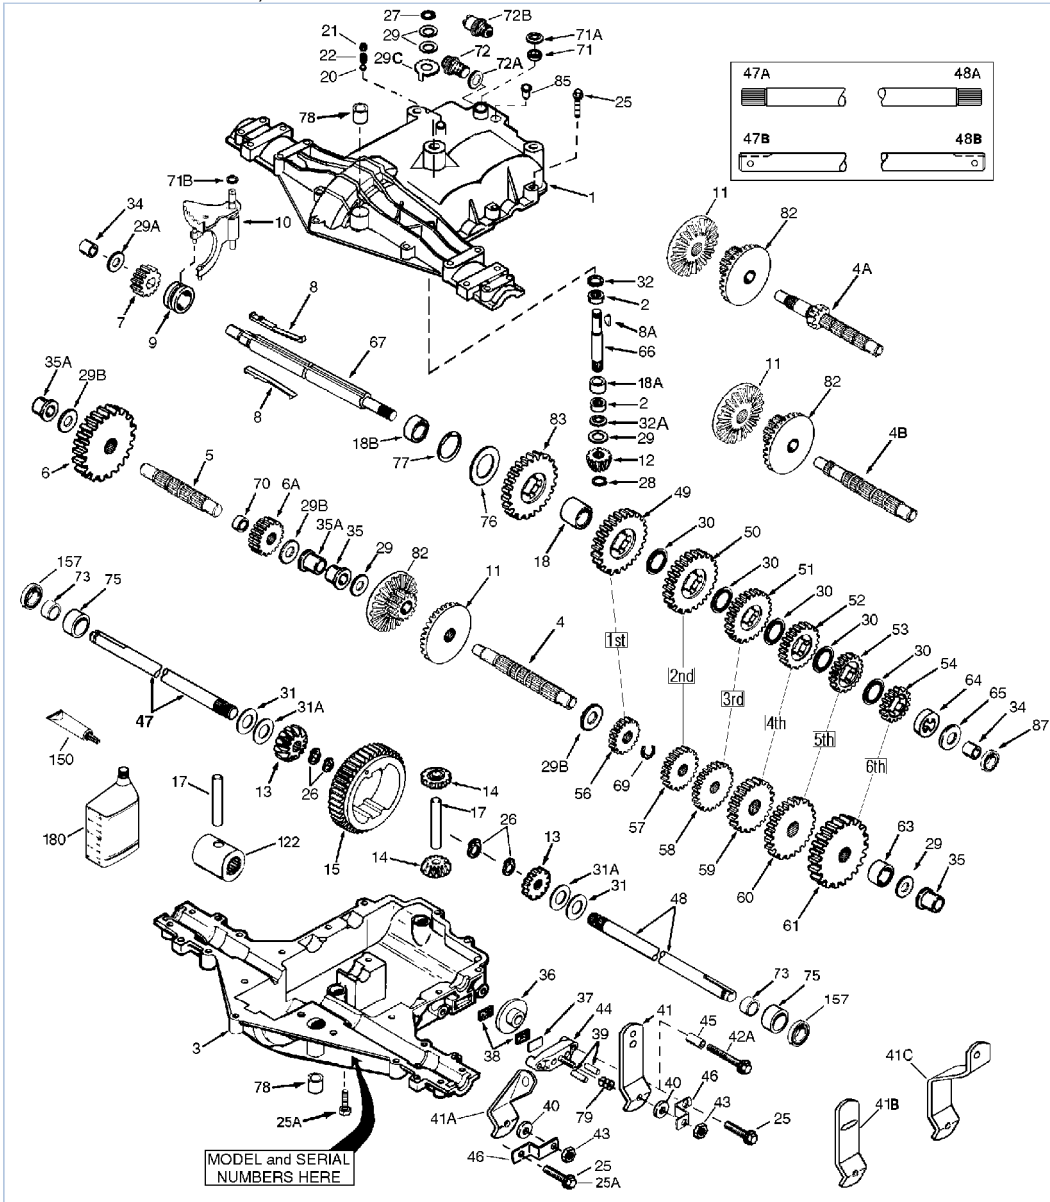

mst.2 205-205-554A / Transaxle

Part List

mst.2 205-205-554A / Transaxle

REF #	ITEM #	DESCRIPTION	QTY	REMARK
1	772148A	Transaxle Cover	1	
2	780086A	Needle Bearing 5/8" ID	2	
3	770128	Transaxle Case	1	
4B	776406	Countershaft	1	
5	776409	Output Shaft	1	
6	778364	Spur Gear (38 teeth)	1	
6A	778369	Spur Gear (15 teeth)	1	
7	778330	Spur Gear (11 teeth)	1	
8	792180	Shift Key	2	
8A	792047	Woodruff Key #9	1	
9	784352	Shift Collar	1	
10	784378	Shift Rod & Fork	1	
11	778334	Bevel Gear (30 teeth)	1	
12	778309	Input Bevel Pinion (13 teeth)	1	
13	778368	Bevel Gear (13 teeth) (Incl. 14)	2	
14	778368	Bevel Pinion (13 teeth) (Incl. 13)	2	
15	778370	Ring Gear (43 teeth)	1	
17	786188	Drive Pin	1	
18	786102	Spacer 1.130	1	
20	792077A	Ball 5/16" dia	1	
21	792078	Set Screw 3/8-16 x 3/8"	1	
22	792079	Spring	1	
25	792073A	Screw 1/4-20 x 1-1/4"	17	
25A	792177	Screw 1/4-20 x 1-3/8"	2	
26	792125	Retaining Ring (pkg of 2)	4	package of 2
27	792035	Retaining Ring	1	
28	788040	Retaining Ring	1	
29	780072	Thrust Washer .627 ID	5	
29A	780160	Thrust Washer .563 ID	1	
29B	780051	Thrust Washer .762 ID	2	
30	780108	Cup Washer 1.127 ID	4	
31	780001	Washer (.056 wide) (USE AS NEEDED)	2	
31A	780195	Flat Washer (.062 wide)	2	
32	788083	Oil Seal 5/8"	1	
34	780194	Bushing .563	2	
35	780193	Flanged Bushing	2	
35A	780197	Flanged Bushing 3/4"	2	
36	790075	Brake Disk	1	
37	790007	Brake Pad Plate	1	
38	799021	Brake Pad (pkg of 2)	2	
39	786026	Dowel Pin 5/16 x 3/4"	2	
40	792076A	Flat Washer .312 ID	1	
41	790045	Brake Lever	1	
42	792073A	Screw 1/4-20 x 1-1/4"	2	
43	792075	Locknut 5/16-24	1	
44	790025	Brake Pad Holder	1	
46	786086	Brake Lever Bracket	1	
47	775102	Axle 13.813" long	1	
48	775101	Axle 18.406" long	1	
49	778356	Spur Gear (29 teeth)	1	
50	778340	Spur Gear (24 teeth)	1	
51	778344	Spur Gear (20 teeth)	1	
52	778313	Spur Gear (19 teeth)	1	
53	778346	Spur Gear (15 teeth)	1	
56	778355	Spur Gear (11 teeth)	1	
57	778339	Spur Gear (16 teeth)	1	
58	778343	Spur Gear (20 teeth)	1	
59	778351	Spur Gear (21 teeth)	1	
60	778345	Spur Gear (25 teeth)	1	